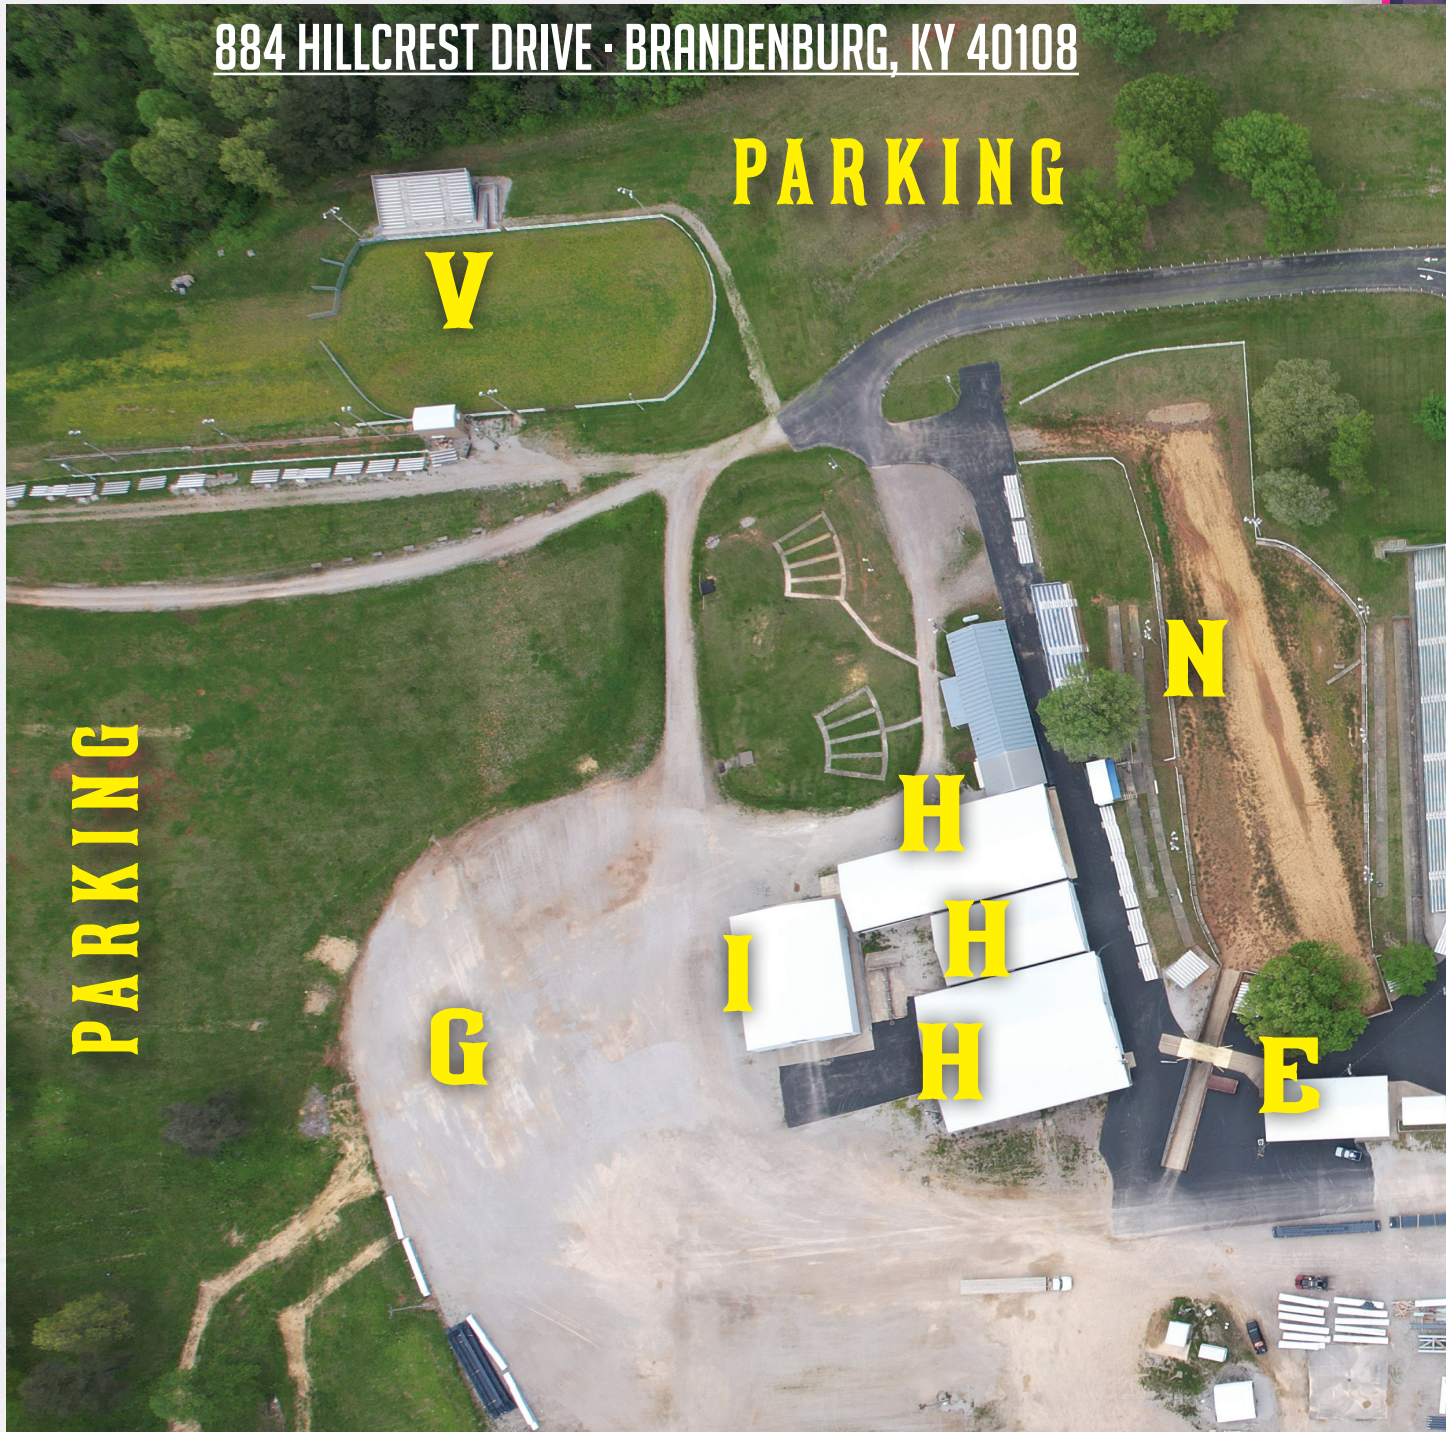

FAIRGROUNDS MAP

884 HILLCREST DRIVE - BRANDENBURG, KY 40108

B - Farm Bureau Community Bldg.
Cornhole Tournament, Gospel Sing & Worship Service,
Pageants, Youth Talent Contest, Rook Tournament,
Texas Hold'Em, Baby Contest

D - Commercial Exhibit Building

E - Fair Board Office

G - Pit Area

H - Livestock Barn

I - Show/Auction Barn

AND LOCATIONS

N - Main Arena

Garden Tractor Pull, Demolition Derbies, Cash Giveaway, Truck and Tractor Pulls, Back-Seat Driver Contest, Watermelon-Eating Contest, Pet & Dog Show

O - Home & Garden Bldg.

Department Exhibits, King Arthur Flour Bake-Off

P - Public Restrooms

R - Emergency Services

T - Pavilion

V - Horse Arena

Horse Shows, KOI Drag Racing, Athletic Events, Mud Sling, Horse Pulling